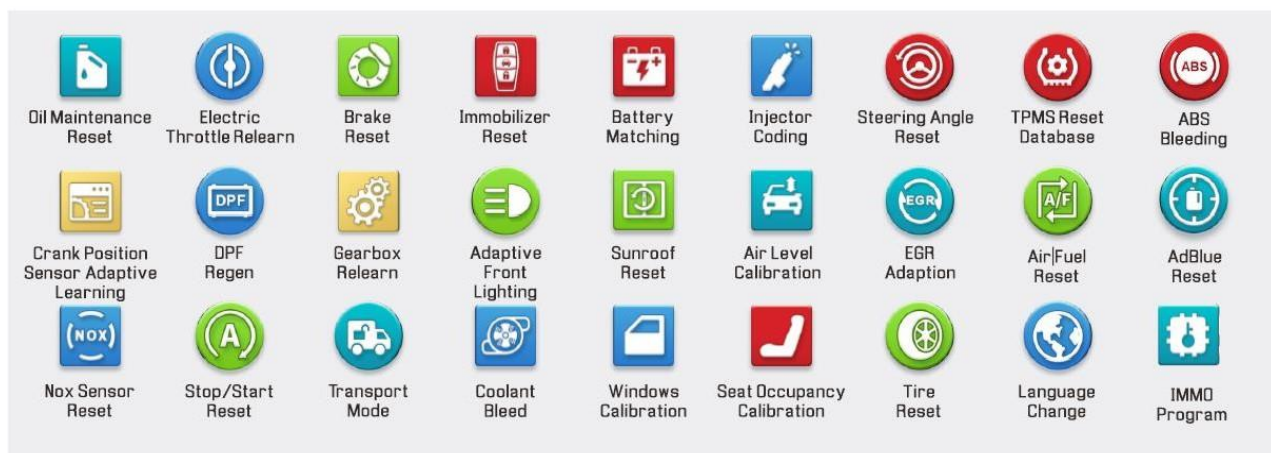

LAUNCH INDIA

Create-Change

Features

- Full vehicle system coverage for over 110 brands in the world, which is continually updated
- Full-function scan tool for both cars and trucks
- Support J2534, D-PDU/RP1210, DoIP, CAN FD and other protocols with Smartlink C connector
- Automatically identify VIN upon connection to the vehicle for intelligent diagnosis
- Remote diagnosis allowing you to work on a vehicle from your tool without being on-site
- Read all OTC types for full system, view, graph and record data PIDs, support bi-directional controls, actuation test and all other diagnostic functions
- Guided function for Volkswagen and Audi
- Advanced coding and programming function
- ADAS calibration function is optional
- One-Click Upgrade and silent install for software
- Diagnostic records and reports can be stored in the cloud without any concern of data missing
- Integrated database with comprehensive vehicle service and repair information
- IP65 case with exceptional damage resistance to the water and dust for workshop use

Service Function

www.launchindia.in

sales@launchindia.in

+91-9393656544

Address: 5B, Extension, First floor, APIIC, IE, Prashanthi Nagar, Kukatpally, Hyderabad-