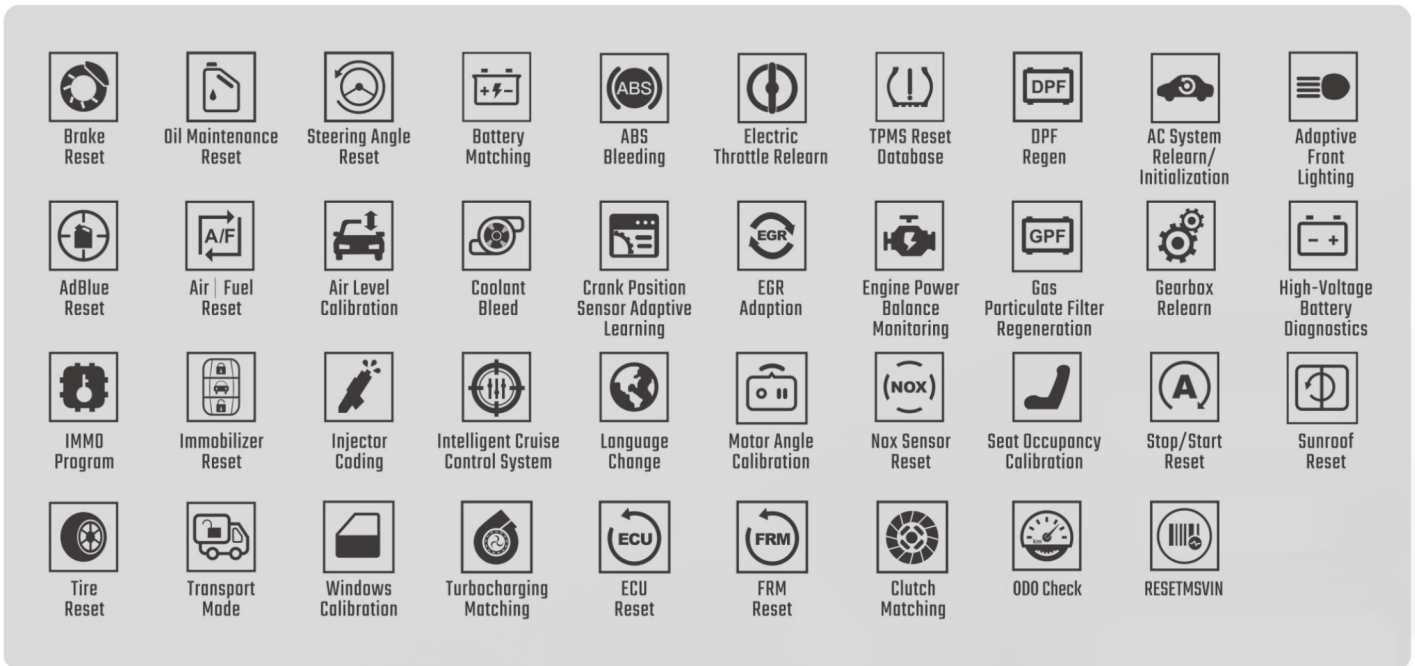

## DUAL DIAGNOSTIC MODE SCANNER

## FEATURES

- + Enables you to diagnose light, medium & heavy duty(optional) vehicles with SmartLink C. **NEW**
- + Full system vehicle coverage for U.S., Asian and European markets over 110 manufacturers, which is continually updated. **NEW**
- + Real-time voltage display is supported, which helps you monitor the voltage condition of the vehicle during the diagnosis.
- + Intelligent diagnostic enables automatic VIN identity to automatically access systems quickly.
- + Intelligent and local diagnostic, which include full diagnostic functions, such as read/clear DTC, live data streaming, actuation test, coding, etc.
- + Guided functions for Volkswagen and Audi. (Support a total of over 30,000 functions for VW and AUDI)
- + Optional ADAS calibration function in creases more revenue.
- + Advanced coding and programming function.
- + An extended solution to support TPMS service.
- + The software is available to purchase separately on the Mall at any time. **MALL**
- + Built-in repair information and training videos help to track and fix issues fast.