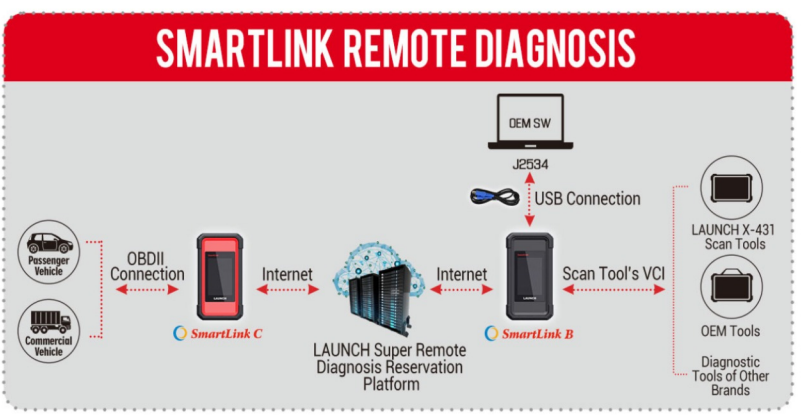

## DUAL DIAGNOSTIC MODE SCANNER

### SPECIFICATION SmartLink C V2.0

<b>DISPLAY</b> 3.95", 320*480	<b>MEMORY</b> 256M
<b>STORAGE</b> 8GB	<b>INTERFACE</b> DB15, Type B USB, RJ45, DC
<b>WORKING VOLTAGE</b> 9V DC ~ 36V DC	<b>DIMENSION</b> 200*110*47 mm
<b>COMMUNICATION</b> Local Diagnosis: Wi-Fi / BT/USB Smartlink Remote Diagnosis: Wi-Fi / Ethernet	

## FEATURES

- + Enables you to diagnose light, medium & heavy duty(optional) vehicles with SmartLink C. **NEW**
- + Full system vehicle coverage for U.S., Asian and European markets over 110 manufacturers, which is continually updated. **NEW**
- + Real-time voltage display is supported, which helps you monitor the voltage condition of the vehicle during the diagnosis.
- + Intelligent diagnostic enables automatic VIN identity to automatically access systems quickly.
- + Intelligent and local diagnostic, which include full diagnostic functions, such as read/clear DTC, live data streaming, actuation test, coding, etc.
- + Guided functions for Volkswagen and Audi. (Support a total of over 30,000 functions for VW and AUDI)
- + Optional ADAS calibration function in creases more revenue.
- + Advanced coding and programming function.
- + An extended solution to support TPMS service.
- + The software is available to purchase separately on the Mall at any time. **MALL**
- + Built-in repair information and training videos help to track and fix issues fast.