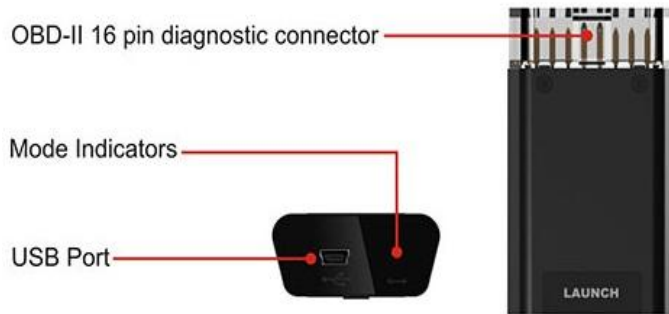

DBScarIII Details

SPECIFICATION

Working Temperature: -10 °C~50°C
Power Consumption: ≤2W
Test Voltage: DC12V
Diagnostic Method: Bluetooth +Wired
Size: 69×40×18mm

X-431 PADIII Details

SPECIFICATION

Operating system: Android 5.1.1
Display: 10.1 inch 1920×1200
CPU: 2.0GHz Eight cores
RAM: 2GB
ROM: 64GB
Camera: Front 2mp/Rear 8mp
Battery: 15000mAh
Size: 323×189×34mm
Communication mode: Wi-Fi