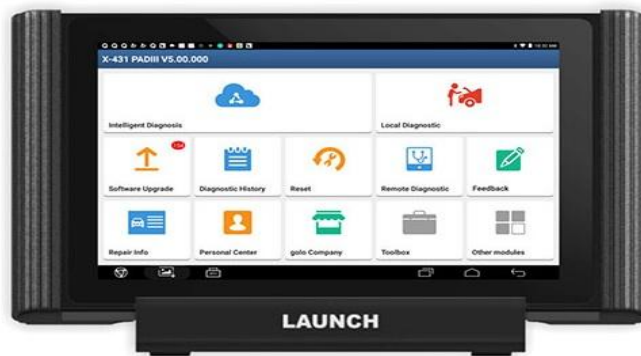

LAUNCH INDIA
Create-Change

LAUNCH X-431PAD III

X-431 PAD III

**NEW
ARRIVAL**

X431 PAD III is a brand-new high-end car fault diagnostic device developed by launch based on android system. In addition to inheriting many advantages such as wide coverage of special functions and car models, powerful and a large number of diagnostic functions and accurate test data, X431 PAD III also firstly introduces intelligent diagnosis technology, which makes maintenance more intelligent and efficient.

➤ Features

- **Intelligent Diagnosis:** Identify the car model by VIN scanning and check historical maintenance and diagnostic record online
- **Special function:** Support 15 special functions including OIL Reset, Throttle adaptation, Steering angle reset, Electrical parking brake reset, Tire pressure reset, Anti-Theft matching, ABS brake bleeding, battery matching, Gear learning , Injector programming, DPF reset, Sunroof Initialization, Headlamp matching, suspension matching and AT matching.
- **Wide car model coverage:** Support most of the car from ASIA, Europe and America such as Maserati, Ferrari, Rolls-Royce, Bentley, Benz, BMW and AUDI etc.
- **Extended function:** Support the models “sensor and multimeter”, “Battery Detection”, Oscilloscope” and “Endoscope”
- **Remote diagnosis:** Remote diagnosis between workshops.